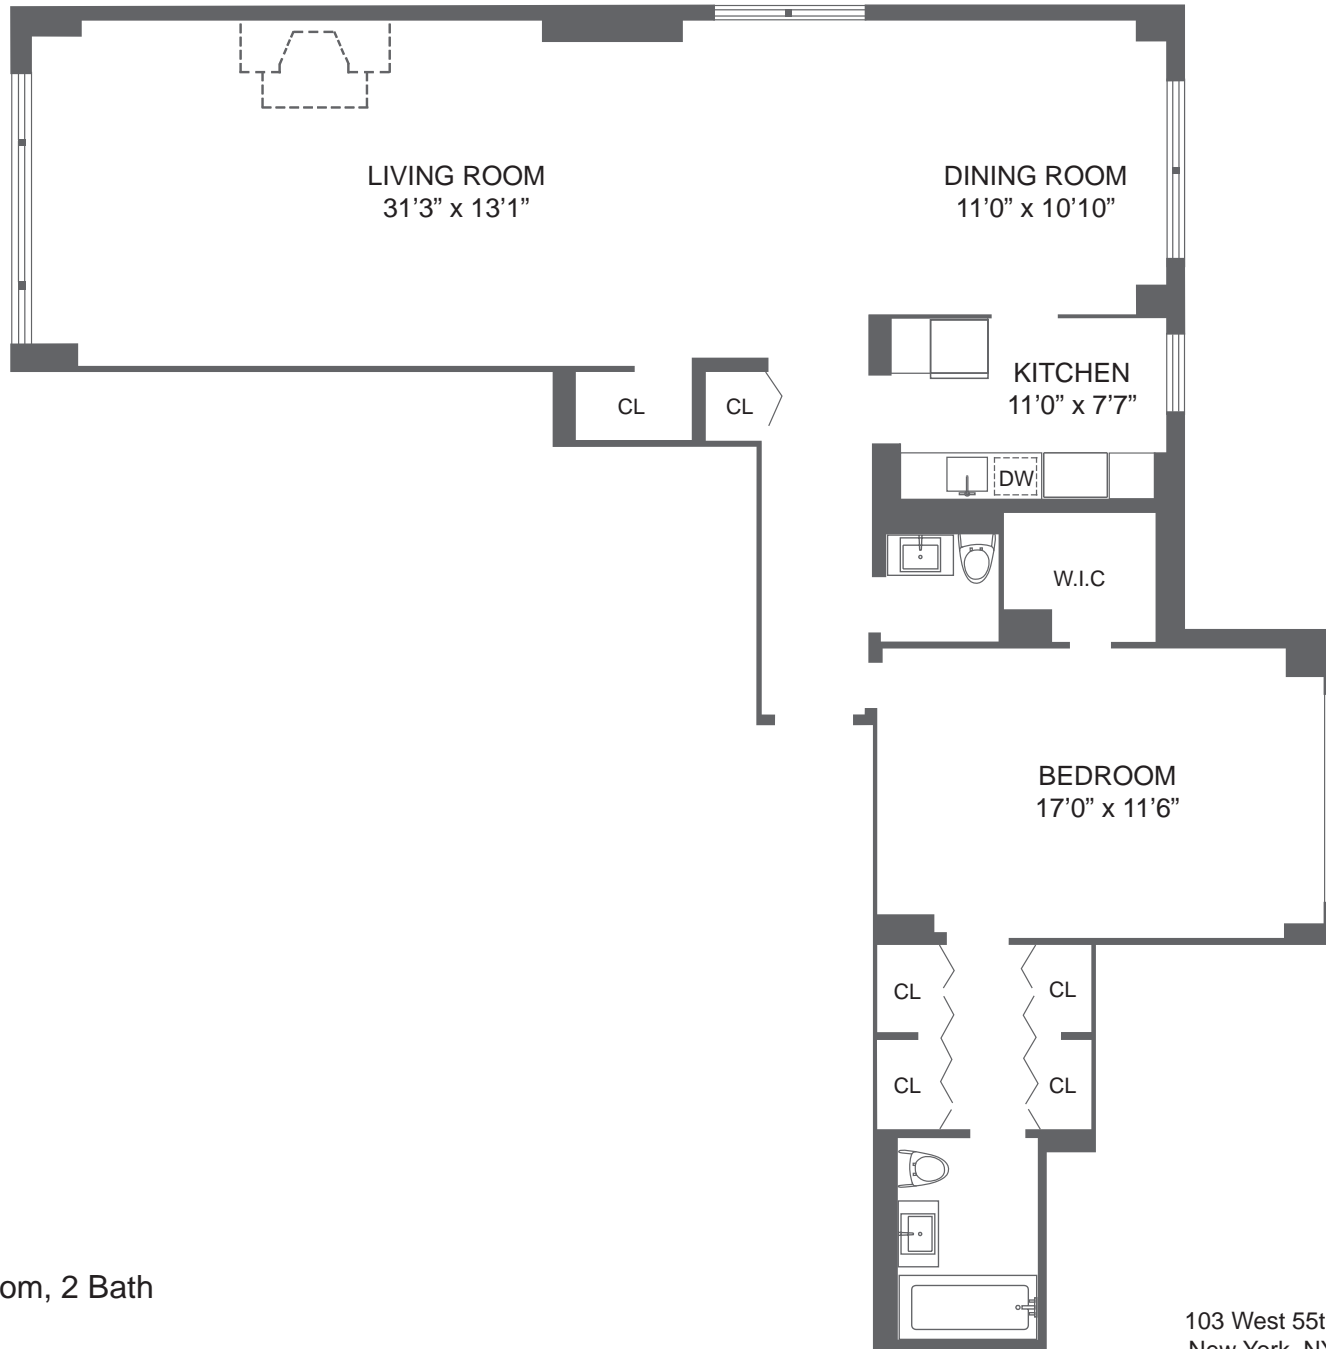

Fireplace at 18th, 19th, and 20th floors only

2-20 K
2 Bedroom, 2 Bath

166 East 34th Street NY, NY 10016
347.728.0301

103 West 55th Street
New York, NY 10019
T.212.977.4813
F.212.977.4365
ManhattanSkyline.com